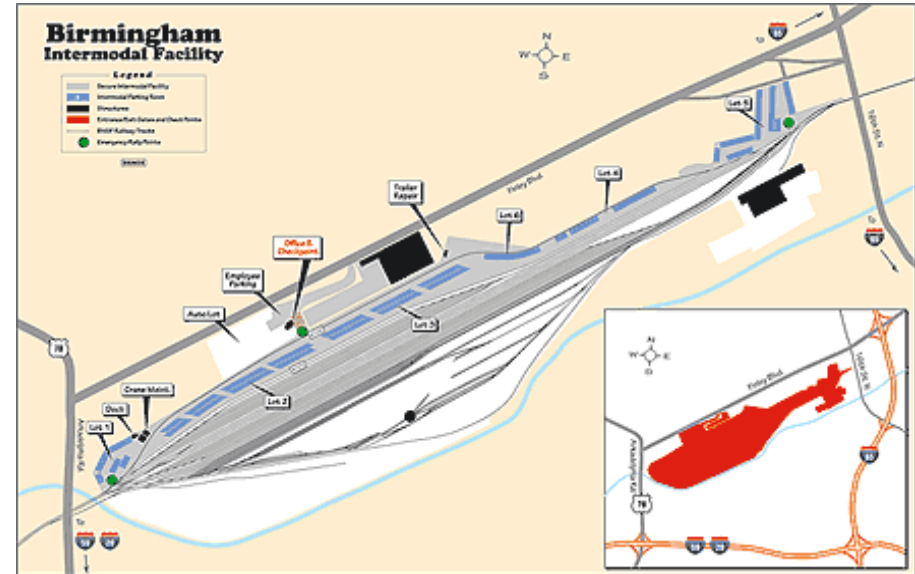

[Click Map to Enlarge](#)

[Get directions to this location](#)

General Corporate 24 Hour Contact:
(888) 428-2673 option 4, option 3

Chicago (Corwith) Intermodal Facility

3526 W. 43rd Street
Chicago, IL 60632