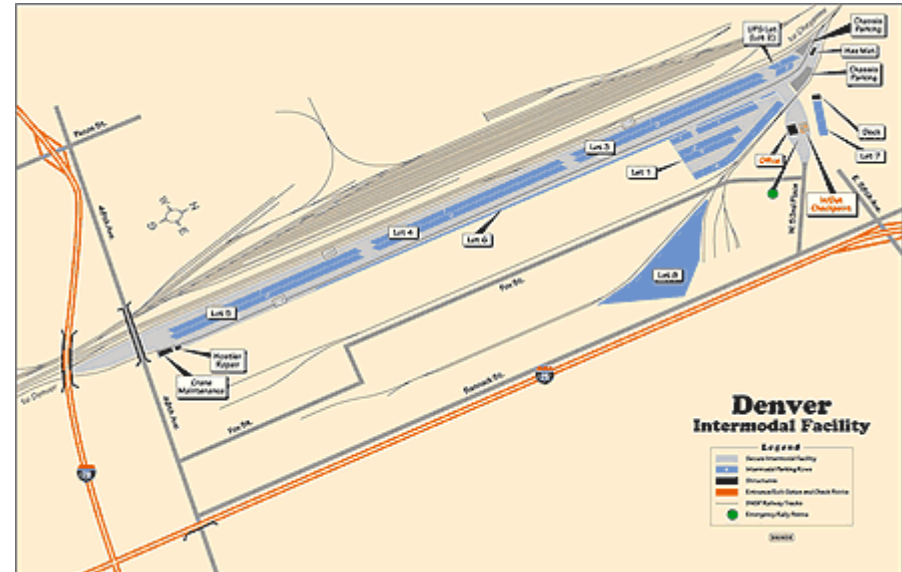

Click Map to Enlarge

[Get directions to this location](#)

General Corporate 24 Hour Contact:
(888) 428-2673 option 4, option 3

Denver Intermodal Facility

585 W. 53rd Place
Denver, CO 80216

Contacts:	<p>For General Information:</p> <p>Coordinator (303) 480-7925</p> <p>Operations Manager (303) 480-7920 (303) 480-7933 (Fax)</p> <p>Eric Goodman Director Regional Hub & Facility Operations - Southeast (913) 551-4550 (913) 551-4318 (Fax)</p>
Hours:	Open 24 hours, 7 days a week
Free Time:	Day of notification plus 48 hours
Flip Hours:	Same as above
FIRMS Code:	H096