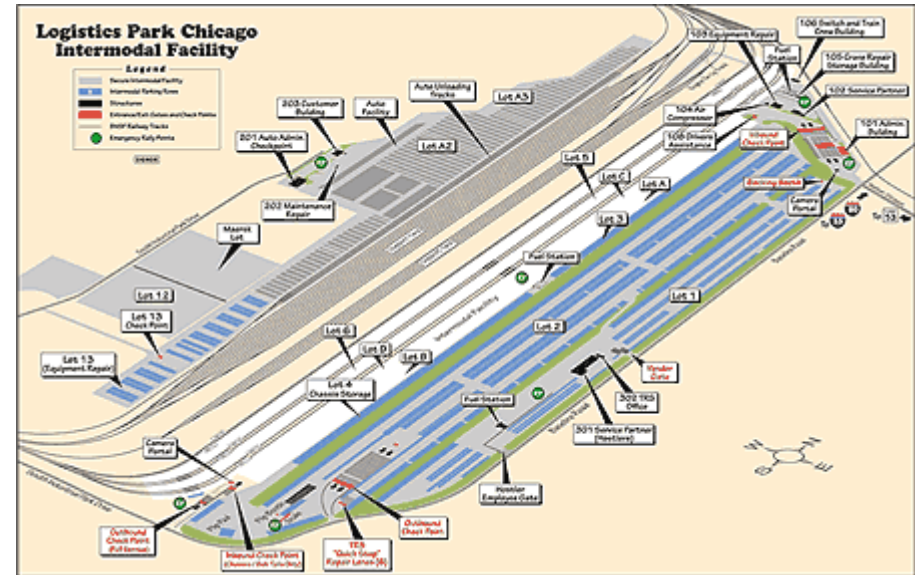

Logistics Park Chicago (LPC) Intermodal Facility

26664 Baseline Road
Elwood, IL 60421

Contacts:	For General Information: Coordinator (815) 424-2224 Hub Manager on Duty (815) 424-2222 (815) 424-2262 (Fax) Ryan Perry Sr. Manager Hub Operations (815) 424-2201 (815) 424-2251 (Fax) John Clement Director Regional Hub & Facility Operations-Chicago (773) 579-5541 (773) 579-5535 (Fax)
Hours:	Open 24 hours, 7 days a week
Free Time:	Day of notification plus 48 hours
Flip Hours:	Same as above
FIRMS Code:	H572

Click Map to Enlarge

[Get directions to this location](#)

General Corporate 24 Hour Contact:
(888) 428-2673 option 4, option 3