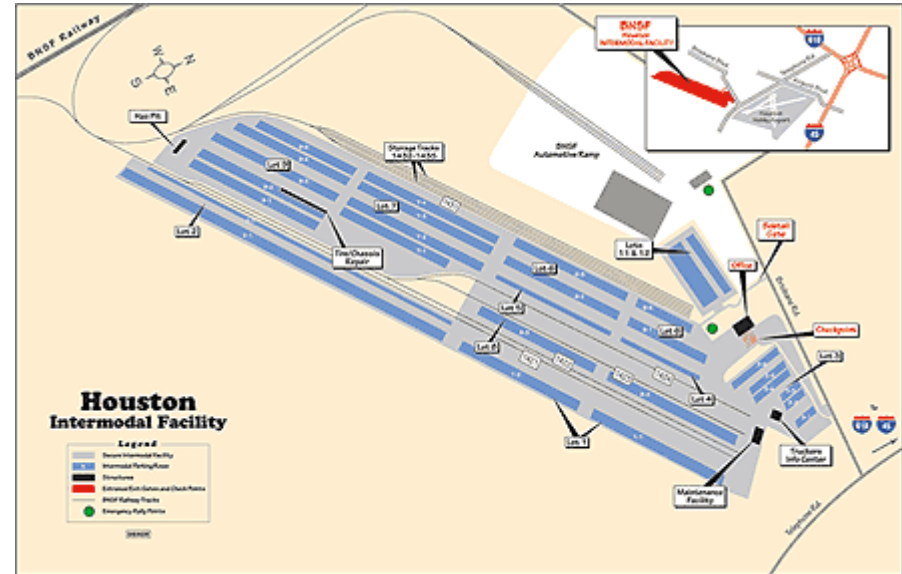

Houston (Pearland) Intermodal Facility

214 Brisbane Road
Houston, TX 77061

Contacts:	For General Information: Coordinator (713) 847-3138 Brooke Robertson Manager Hub Operations (713) 847-3128 (713) 847-3182 (Fax) Eric Goodman Director Regional Hub & Facility Operations - Southeast (913) 551-4550 (913) 551-4318 (Fax)
Hours:	Mon - Fri: 5 a.m. - 10 p.m. Sat - Sun: 7 a.m. - 6 p.m.
Free Time:	Day of notification plus 48 hours
Flip Hours:	Mon - Fri: 7 a.m. - 6 p.m. Sat - Sun: 8 a.m. - 1 p.m.
FIRMS Code:	S639

[Click Map to Enlarge](#)

[Get directions to this location](#)

General Corporate 24 Hour Contact:
(888) 428-2673 option 4, option 3