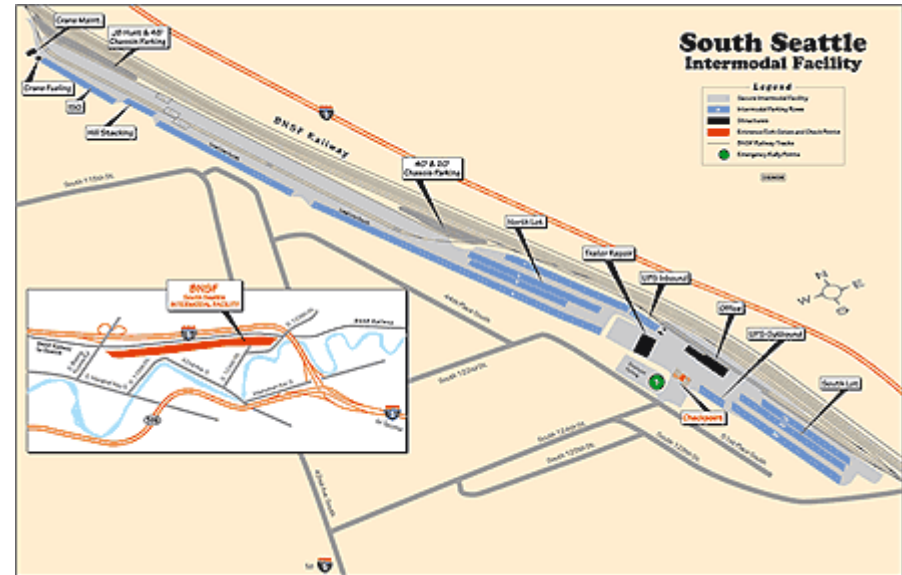

Contacts:	<p>For General Information: Ramp Coordinator (206) 658-1657 Hub Manager on Duty (206) 658-1652 Deron Amans Sr. Manager Hub Operations- S. Seattle (206) 658-1659 (206) 658-1675 (Fax) Rondale Glenn Director Regional Hub & Facility Operations-Pacific Northwest (206) 658-1688 (206) 658-1675 (Fax)</p>
Hours:	Open 24 hours, 7 days a week
Free Time:	Day of notification plus 48 hours
Flip Hours:	Same as above
FIRMS Code:	Y371