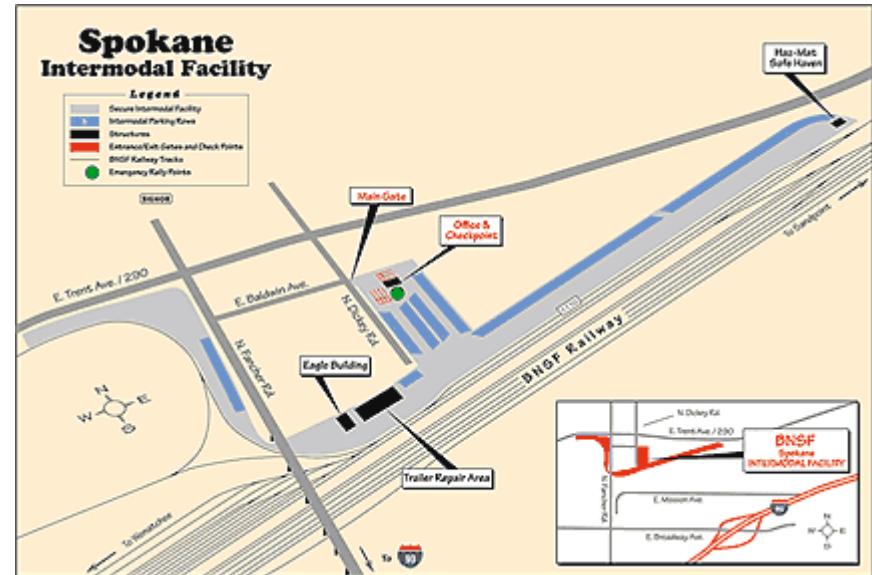

[Click Map to Enlarge](#)

[Get directions to this location](#)

General Corporate 24 Hour Contact:
(888) 428-2673 option 4, option 3

Spokane Intermodal Facility

1800 N. Dickey
Spokane, WA 99211

<p>Contacts:</p>	<p>For General Information: Ramp Coordinator (509) 536-2413 Terminal Manager (509) 370-1463 (509) 536-2222 (Fax) Deron Amans Sr. Manager Hub Operations- S. Seattle (206) 658-1659 (206) 658-1677 (Fax) Rondale Glenn Director Regional Hub & Facility Operations-Pacific Northwest (206) 658-1688 (206) 658-1675 (Fax)</p>
<p>Hours:</p>	<p>24 Hours Except: Closed Sat 2 p.m. - Sun 6 a.m. and Sun 2 p.m. - Mon 4 a.m. Gate only remains open until 8 p.m. Sunday</p>
<p>Free Time:</p>	<p>Day of notification plus 48 hours</p>
<p>Flip Hours:</p>	<p>24 Hours Except: Closed Sat 2 p.m. - Sun 6 a.m. and Sun 2 p.m. - Mon 4 a.m.</p>
<p>FIRMS Code:</p>	<p>Y799</p>