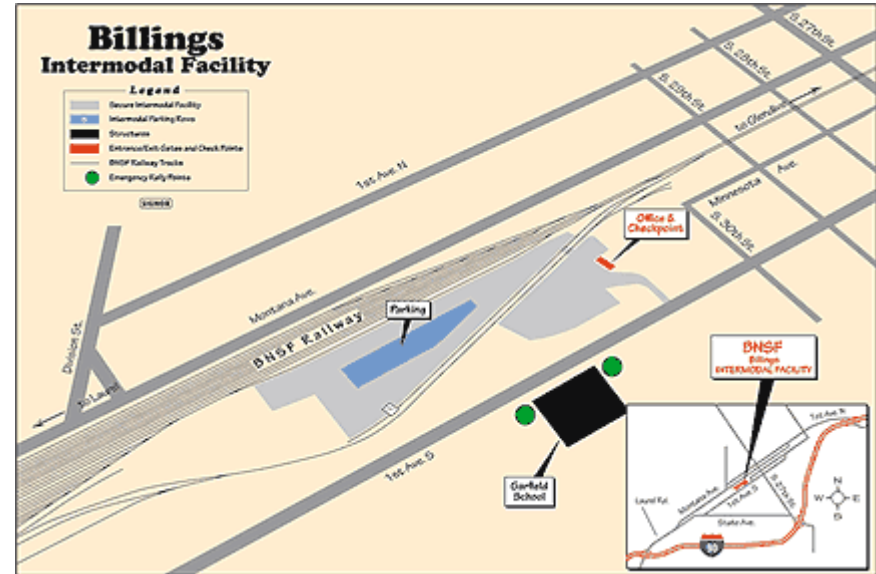

Billings Intermodal Facility

3311 First Avenue South
Billings, MT 59101

Contacts:	For General Information: Terminal Manager (406) 256-4227 (406) 256-4481 (Fax) Manager Hub Operations (651) 298-7045 (651) 298-3190 (Fax) Rondale Glenn Director Regional Hub & Facility Operations-Pacific Northwest (206) 658-1688 (206) 658-1675 (Fax)
Hours:	Mon - Fri: 7 a.m. - 5 p.m. Closed Saturdays Sun: 8 a.m. - 1 p.m.
Free Time:	Day of notification plus 48 hours
Flip Hours:	Same as above
FIRMS Code:	Not applicable

Click Map to Enlarge

[Get directions to this location](#)

General Corporate 24 Hour Contact:
(888) 428-2673 option 4, option 3