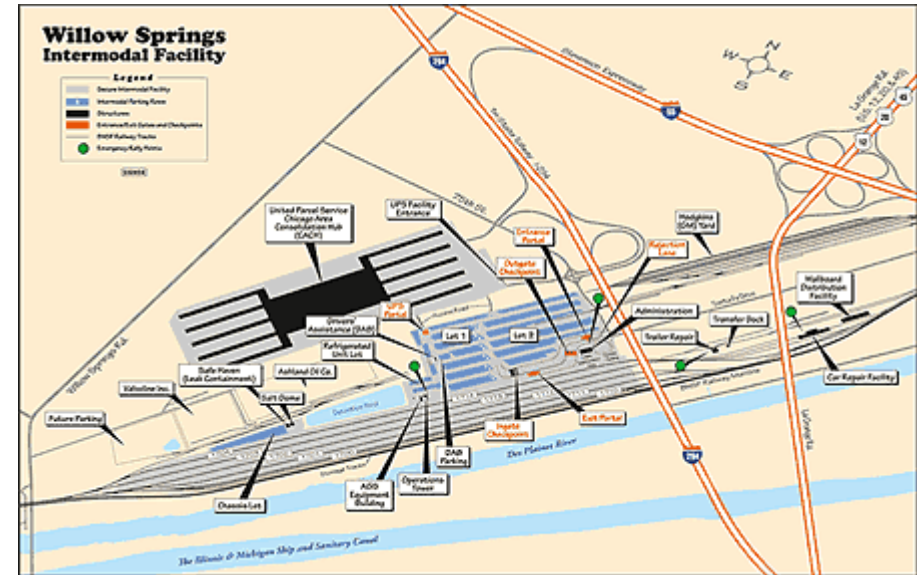

Chicago (Willow Springs) Intermodal Facility

7600 Santa Fe Drive
Hodgkins, IL 60525

Contacts:	For General Information: Coordinator (708) 482-5145 Hub Manager on Duty (708) 482-5227 (708) 482-5184 (Fax) Leatrice Taylor Senior Manager Hub Operations (708) 482-5101 (708) 482-5189 (Fax) John Clement Director Regional Hub & Facility Operations-Chicago (773) 579-5541 (773) 579-5535 (Fax)
Hours:	Open 24 hours, 7 days a week
Free Time:	Day of notification plus 48 hours
Flip Hours:	Same as above
FIRMS Code:	Not applicable

Click Map to Enlarge

[Get directions to this location](#)

General Corporate 24 Hour Contact:
(888) 428-2673 option 4, option 3