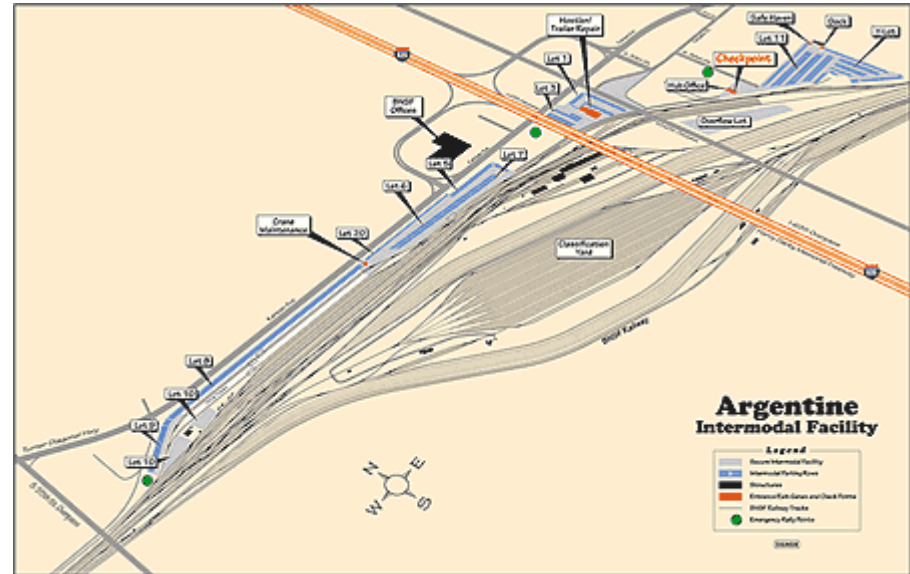

Kansas City Intermodal Facility

720 S. 38th Street
Kansas City, KS 66106

Contacts:	For General Information: Coordinator (913) 551-4207 Eric Goodman Director Regional Hub & Facility Operations - Southeast (913) 551-4550 (913) 551-4318 (Fax)
Hours:	Open 24 hours, 7 days a week
Free Time:	Day of notification plus 24 hours
Flip Hours:	Same as above
FIRMS Code:	J177

[Click Map to Enlarge](#)

[Get directions to this location](#)

General Corporate 24 Hour Contact:
(888) 428-2673 option 4, option 3