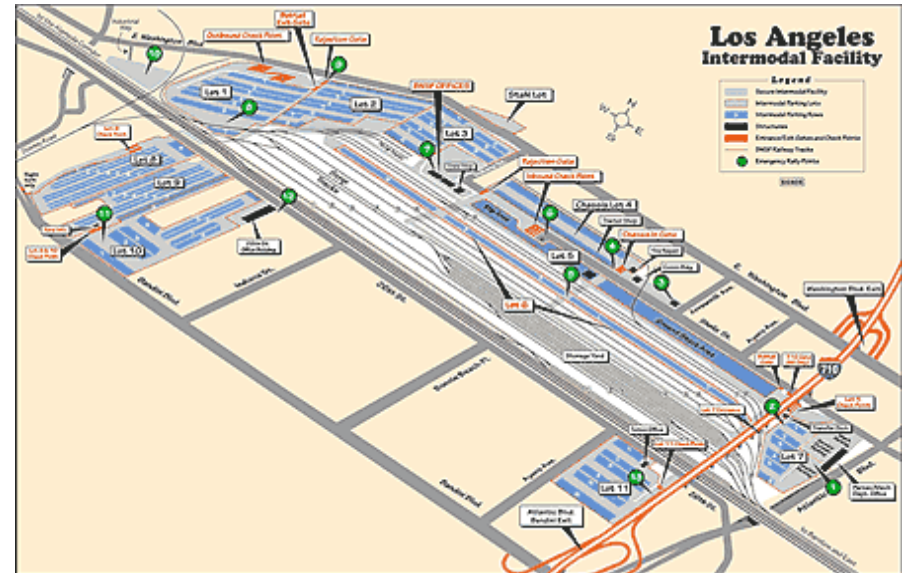

Click Map to Enlarge

[Get directions to this location](#)

General Corporate 24 Hour Contact:
 (888) 428-2673 option 4, option 3

Logistics Park Chicago (LPC) Intermodal Facility

26664 Baseline Road
Elwood, IL 60421