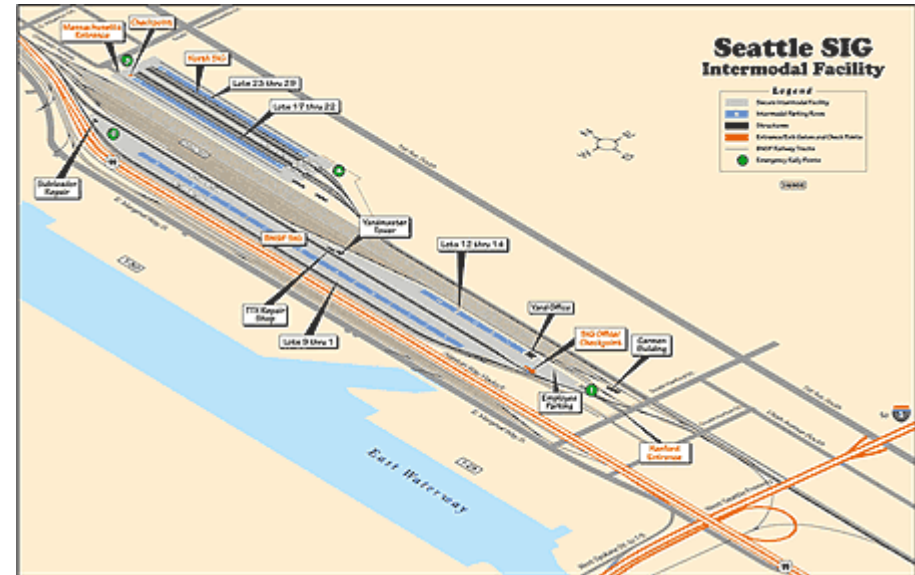

Seattle International Gateway (SIG) Intermodal Facility

44 S. Hanford Street
Seattle, WA 98134

Contacts:	For General Information: (206) 625-6013 Hub Manager on Duty (206) 625-6044 (206) 625-6172 (Fax) Deron Amans Sr. Manager Hub Operations- S. Seattle (206) 658-1659 (206) 658-1675 (Fax) Rondale Glenn Director Regional Hub & Facility Operations-Pacific Northwest (206) 658-1688 (206) 658-1675 (Fax)
Hours:	8 a.m. - 5 p.m., 7 days a week
Free Time:	Day of notification plus 48 hours
Flip Hours:	Same as above
FIRMS Code:	Y498

[Click Map to Enlarge](#)

[Get directions to this location](#)

General Corporate 24 Hour Contact:
(888) 428-2673 option 4, option 3