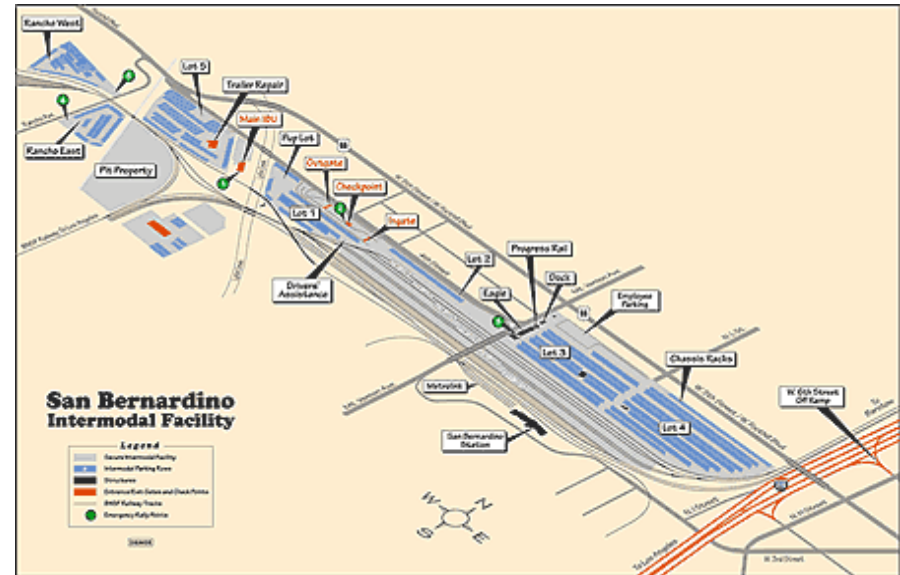

<p>Contacts:</p>	<p>For General Information:</p> <p>Coordinator (909) 806-3708</p> <p>Hub Manager on Duty (909) 806-3713 (909) 806-4324 (Fax)</p> <p>Dennis Seaton Sr. Manager Hub Operations (909) 806-3703 (909) 806-3724 (Fax)</p> <p>James Johansson Director Regional Hub & Facility Operations-Pacific Southwest (323) 267-4076 (323) 267-4250 (Fax)</p>
<p>Hours:</p>	<p>Open 24 hours, 7 days a week</p>
<p>Free Time:</p>	<p>Day of notification plus 48 hours</p>
<p>Flip Hours:</p>	<p>Same as above</p>
<p>FIRMS Code:</p>	<p>Not applicable</p>
<p>Empty Lot:</p>	<p>Rancho East Trailer Lot 201 N. Rancho Avenue San Bernardino, CA 92411</p> <p>Rancho West Container Lot 360 N. Rancho Avenue San Bernardino, CA 92411</p>