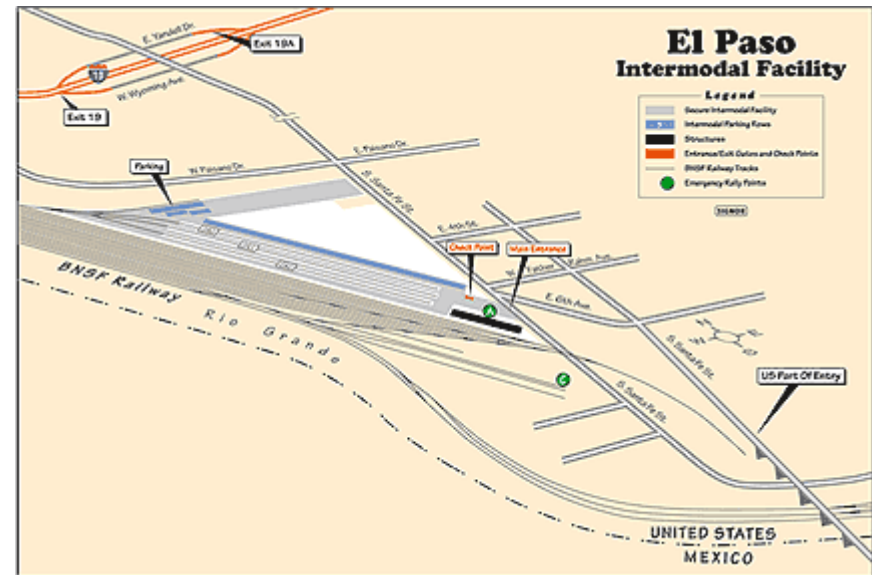

El Paso Intermodal Facility

805 S. Santa Fe Street
El Paso, TX 79901

Contacts:	For General Information: Terminal Manager (915) 534-2392 (915) 534-2347 (Fax) Eric Goodman Director Regional Hub & Facility Operations - Southeast (913) 551-4550 (913) 551-4318 (Fax)
Hours:	Mon - Fri: 8 a.m. - 6 p.m. Sat: 8 a.m. - 2 p.m. Closed Sundays
Free Time:	Day of notification plus 48 hours
Flip Hours:	Mon - Fri: 8 a.m. - 4 p.m. Sat: 8 a.m. - 1 p.m. Closed Sundays
FIRMS Code:	S390

[Click Map to Enlarge](#)

[Get directions to this location](#)

General Corporate 24 Hour Contact:
(888) 428-2673 option 4, option 3