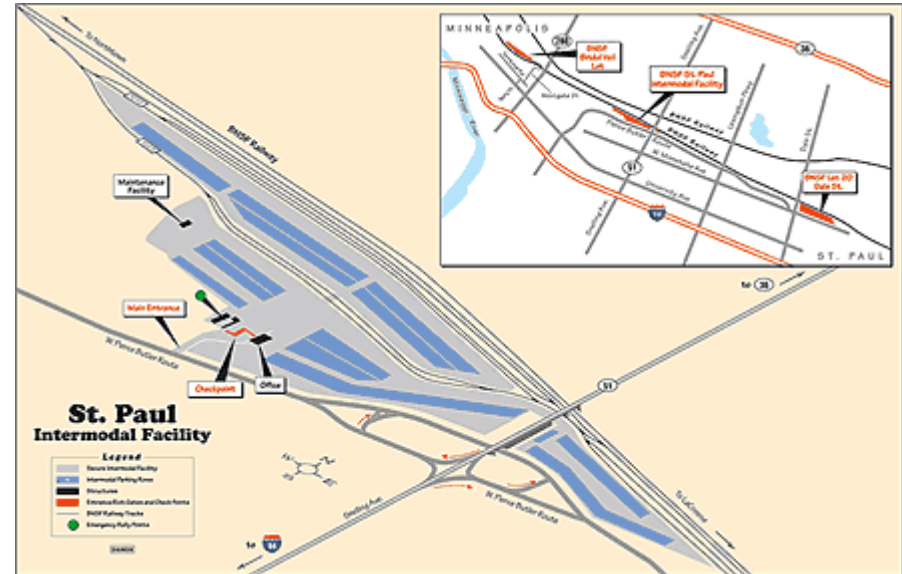

[Click Map to Enlarge](#)

[Get directions to this location](#)

General Corporate 24 Hour Contact:
(888) 428-2673 option 4, option 3

St. Paul Intermodal Facility

1701 Pierce Butler Route

St. Paul, MN 55104

Contacts:	For General Information: (651) 298-7021 Doug Gage Manager Hub Operations (773) 617-3028 (651) 298-3190 (Fax) Rondale Glenn Director Regional Hub & Facility Operations-Pacific Northwest (206) 658-1688 (206) 658-1675 (Fax)
Hours:	Open 24 hours, 7 days a week
Free Time:	Day of notification plus 48 hours
Flip Hours:	Same as above
FIRMS Code:	J828