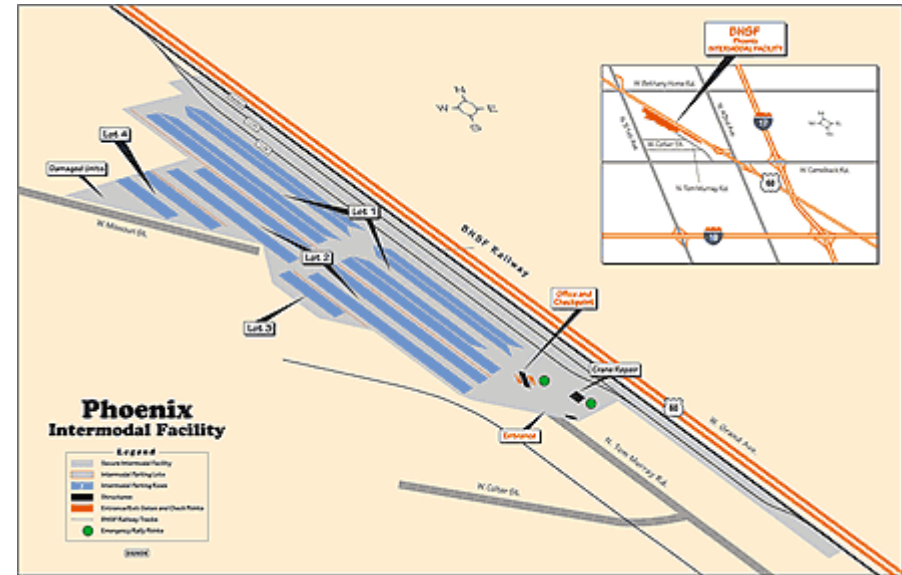

[Click Map to Enlarge](#)

[Get directions to this location](#)

General Corporate 24 Hour Contact:
(888) 428-2673 option 4, option 3

Phoenix Intermodal Facility

5281 N. Tom Murray Road
Glendale, AZ 85301

Contacts:	For General Information: Terminal Manager (602) 382-5855 (602) 382-5858 (Fax) Dennis Seaton Sr. Manager Hub Operations (909) 806-3703 (909) 806-3724 (Fax)
Hours:	Open 24 hours, 7 days a week
Free Time:	Day of notification plus 48 hours
Flip Hours:	Same as above
FIRMS Code:	Y386