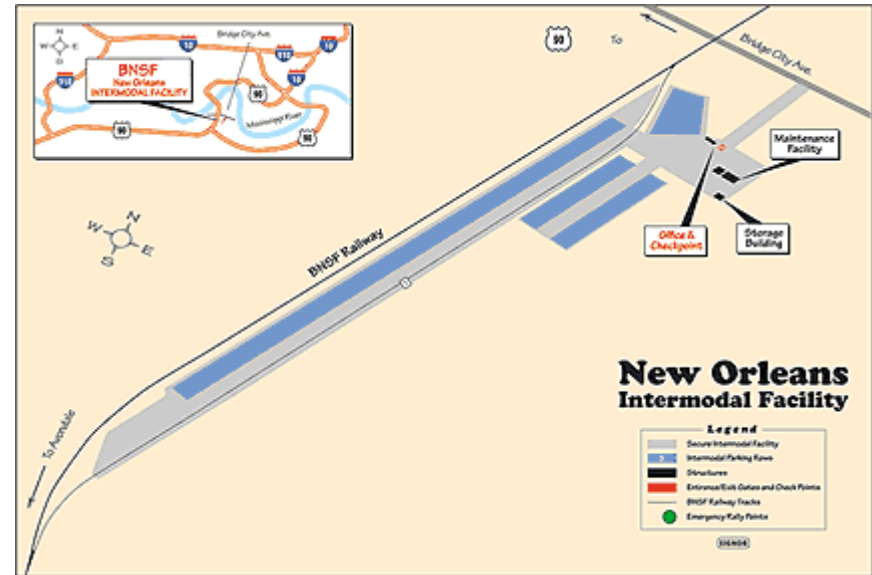

[Click Map to Enlarge](#)

[Get directions to this location](#)

General Corporate 24 Hour Contact:
(888) 428-2673 option 4, option 3

Oakland International Gateway (OIG) Intermodal Facility

333 Maritime Street
Oakland, CA 94607