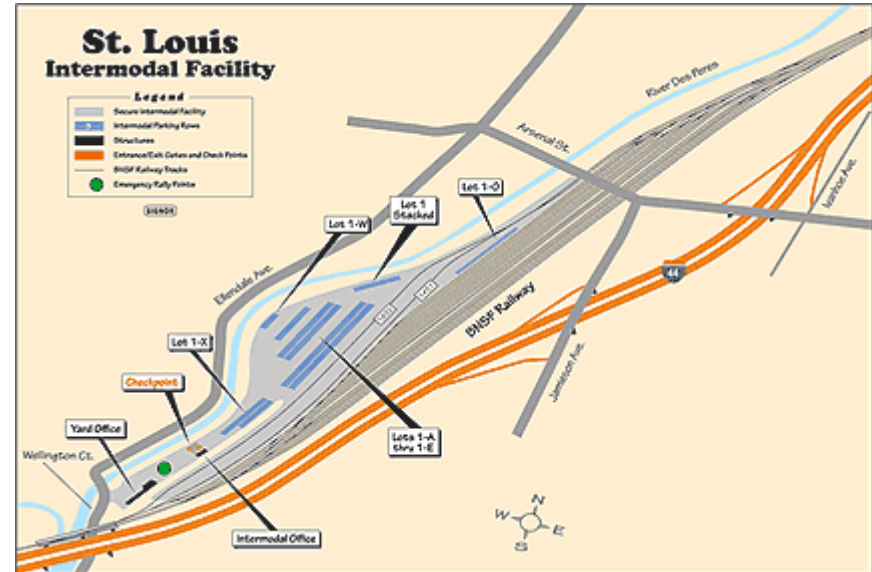

St. Louis Intermodal Facility

3500 Wellington Avenue
St. Louis, MO 63139

Contacts:	For General Information: Coordinator (314) 768-7090 Terminal Manager (314) 768-7099 (314) 768-7060 (Fax) Eric Goodman Director Regional Hub & Facility Operations - Southeast (913) 551-4550 (913) 551-4318 (Fax)
Hours:	Open 24 hours, 7 days a week
Free Time:	Day of notification plus 48 hours
Flip Hours:	Mon - Fri: 6 a.m. - 6 p.m.
FIRMS Code:	J300

[Click Map to Enlarge](#)

[Get directions to this location](#)

General Corporate 24 Hour Contact:
(888) 428-2673 option 4, option 3