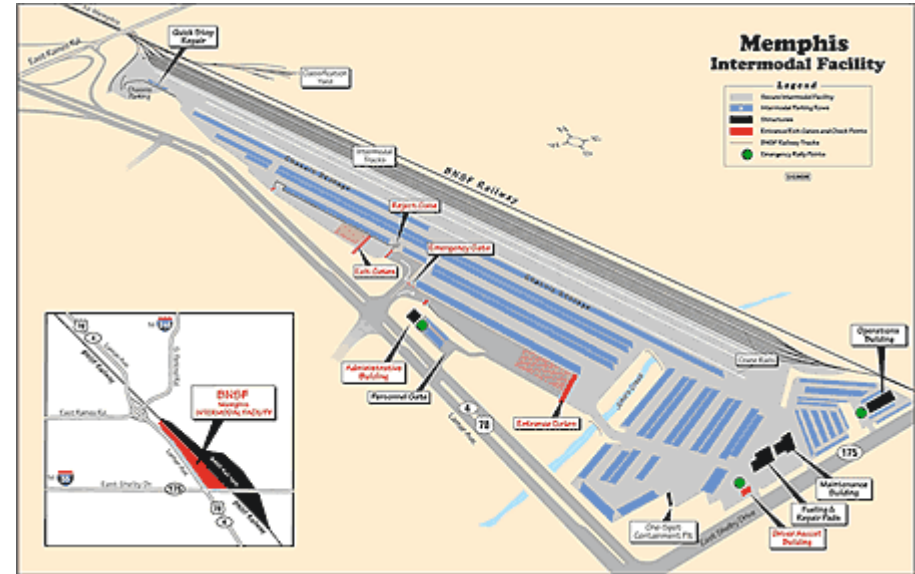

Memphis Intermodal Facility

4814 Lamar Avenue
Memphis, TN 38118

Contacts:	For General Information: Coordinator (901) 433-5114 Manager on Duty (901) 433-5130 (901) 433-5150 (Fax) Scott Jenkins Sr. Manager Hub Operations (901) 433-5101 (901) 433-5150 (Fax) Eric Goodman Director Regional Hub & Facility Operations - Southeast (913) 551-4550 (913) 551-4318 (Fax)
Hours:	Open 24 hours, 7 days a week
Free Time:	Day of notification plus 48 hours
Flip Hours:	Same as above
FIRMS Code:	P486

Click Map to Enlarge

[Get directions to this location](#)

General Corporate 24 Hour Contact:
(888) 428-2673 option 4, option 3