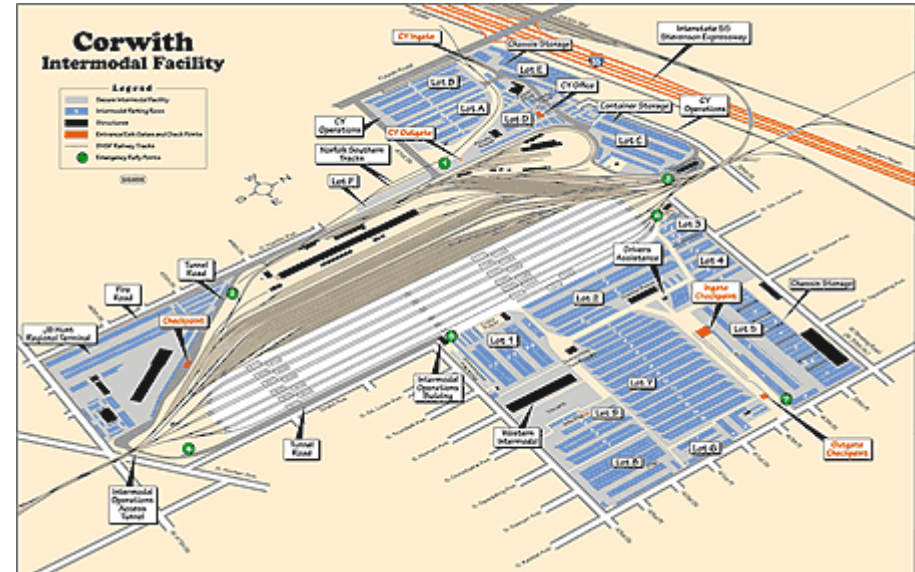

Chicago (Corwith) Intermodal Facility

3526 W. 43rd Street
Chicago, IL 60632

Contacts:	For General Information: Hub Manager on Duty (773) 579-5085 (773) 579-5592 (Fax) Eileen McRae Sr. Manager Hub Operations (708) 924-5375 (773) 579-5529 (Fax) John Clement Director Regional Hub & Facility Operations-Chicago (773) 579-5541 (773) 579-5535 (Fax)
Hours:	Open 24 hours, 7 days a week
Free Time:	Day of notification plus 48 hours
Flip Hours:	Same as above
FIRMS Code:	I145
Empty Lot:	Corwith CY Operations Non-Revenue Billed Empty Returns Kedzie Gate
Lot Hours:	Open 24 hours, 7 days a week

[Click Map to Enlarge](#)

[Get directions to this location](#)

General Corporate 24 Hour Contact:
(888) 428-2673 option 4, option 3