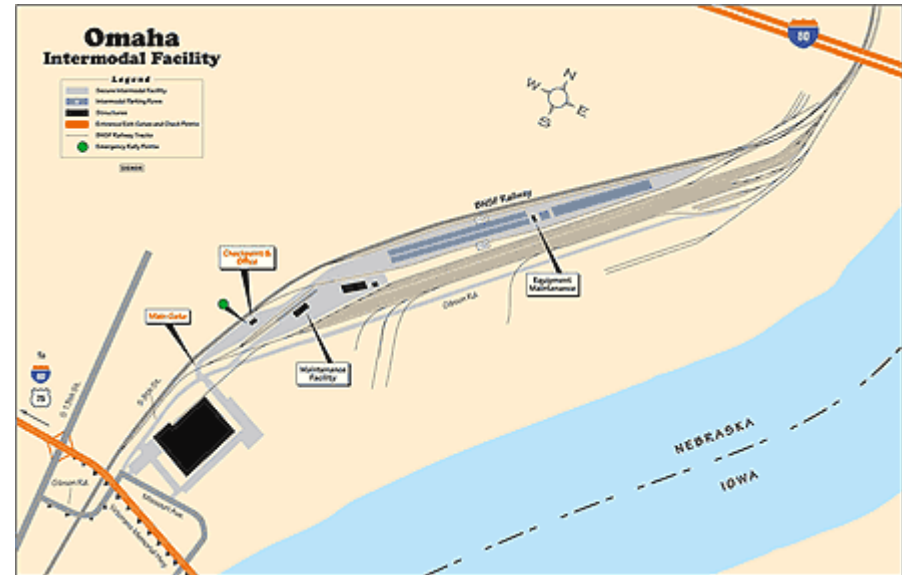

[Click Map to Enlarge](#)

[Get directions to this location](#)

General Corporate 24 Hour Contact:
(888) 428-2673 option 4, option 3

Omaha Intermodal Facility

4370 Gibson Road
Omaha, NE 68107

Contacts:	For General Information: Terminal Manager (402) 422-5230 (402) 346-6826 (Fax) Eric Goodman Director Regional Hub & Facility Operations - Southeast (913) 551-4550 (913) 551-4318 (Fax)
Hours:	Mon - Fri: 7 a.m. - 7 p.m. Closed Saturdays and Sundays
Free Time:	Day of notification plus 48 hours
Flip Hours:	No flips
FIRMS Code:	H397