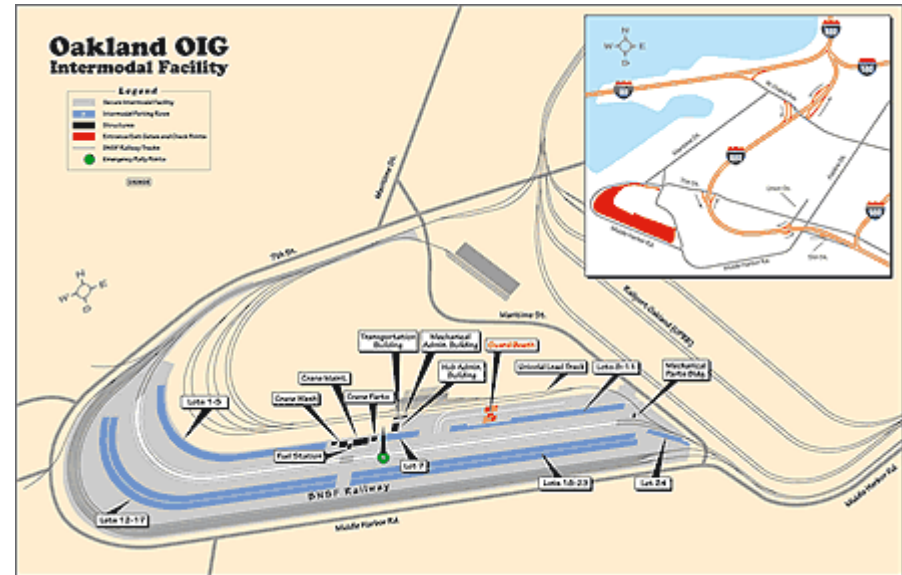

Oakland International Gateway (OIG) Intermodal Facility

333 Maritime Street
Oakland, CA 94607

Contacts:	For General Information: Ramp Coordinator (510) 268-3545 Manager on Duty (510) 460-6462 (510) 268-3544 (Fax) Rondale Glenn Director Regional Hub & Facility Operations - Pacific Northwest (206) 658-1688 (206) 658-1675 (Fax) Robert Tooke Sr. Manager Hub Operations - Stockton (209) 460-6002 (209) 460-6011 (Fax)
Hours:	Mon - Fri: 6 a.m. - 6 p.m. Sat - Sun: 7 a.m. - 5 p.m. Extended Hours Available by Appointment
Free Time:	Day of notification plus 48 hours
Flip Hours:	Mon - Fri: 6 a.m. - 6 p.m. Sat - Sun: 7 a.m. - 5 p.m. Extended Hours Available by Appointment
FIRMS Code:	Z944

[Click Map to Enlarge](#)

[Get directions to this location](#)

General Corporate 24 Hour Contact:
(888) 428-2673 option 4, option 3