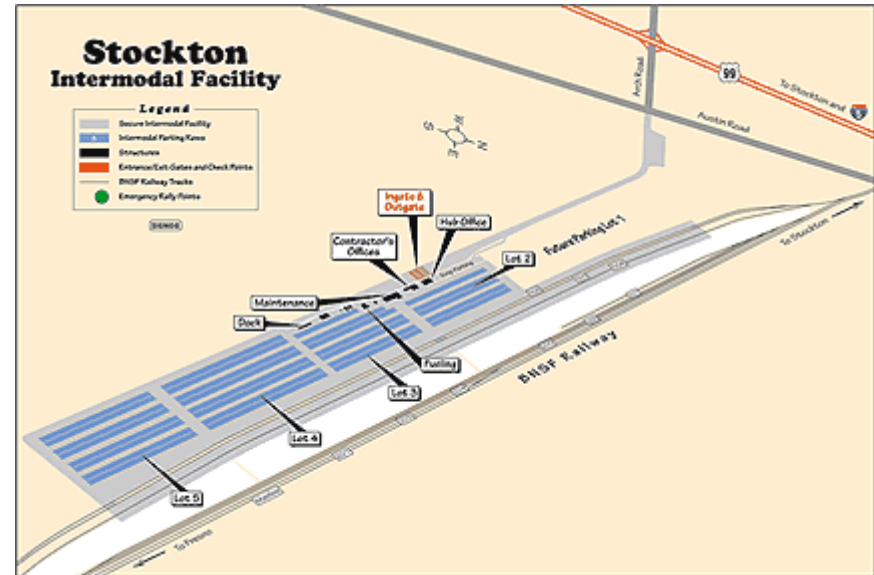

Stockton Intermodal Facility

6540 S. Austin Road
Stockton, CA 95215

Contacts:	For General Information: Ramp Coordinator (209) 460-6023 Manager on Duty (209) 460-6000 (209) 460-6001 (Fax) Robert Tooke Sr. Manager Hub Operations (209) 460-6002 (209) 460-6011 (Fax) Rondale Glenn Director Regional Hub & Facility Operations-Pacific Northwest (206) 658-1688 (206) 658-1675 (Fax)
Hours:	Open 24 hours, 7 days a week
Free Time:	Day of notification plus 48 hours
Flip Hours:	Same as above
FIRMS Code:	W675

[Click Map to Enlarge](#)

[Get directions to this location](#)

General Corporate 24 Hour Contact:
(888) 428-2673 option 4, option 3